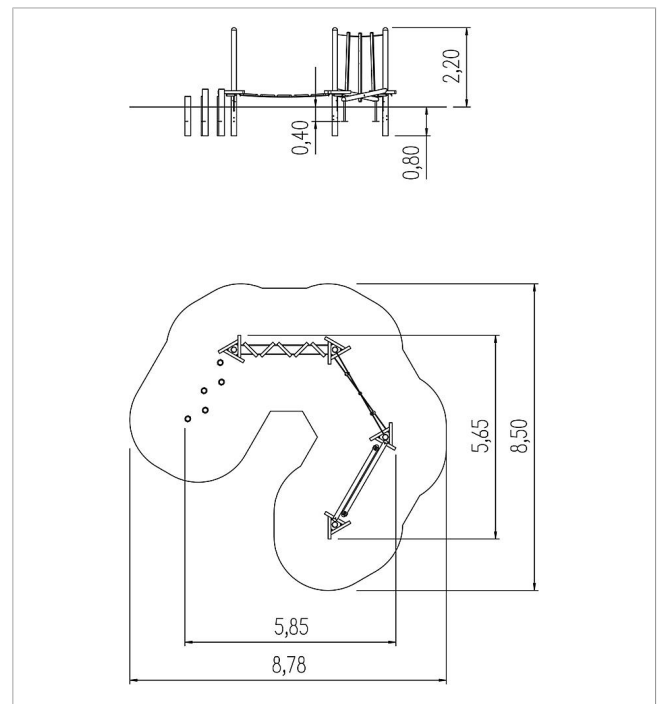

5 25 041 7710 0

active trail combination 02

made in germany

Scope of delivery

- 4x island
- 1x crossing L1
- 1x crossing L3
- 1x crossing L4
- 1x crossing L5

	Material	Stainless steel, Eucalyptus
	Foundation level	FL 3
	Minimum space	878x850x320 cm
	Free falling height	51 cm
	Impact protection net	-
	Foundations	9x CF