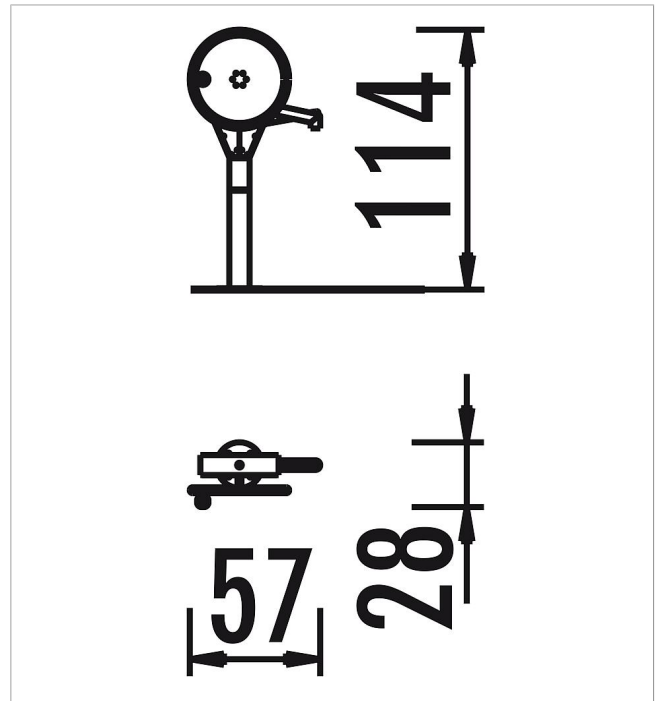

5 66 290 0

Basis Crank pump VA

made in germany

Scope of delivery

1x crank pump: stainless steel
 1x self-closing valve
 1x connection set
 1x particle filter
 technical data:
 output: 0.5 l /stroke with 1.4 bar
 connection to water network: 3/4"
 height of pump: 115 cm
 height of outlet: 70 cm

	Material	Stainless steel
	Foundation level	-
	Minimum space	-
	Free falling height	-
	Impact protection net	-
	Foundations	-
	Assembly	1 person/1 h
	Largest section	-
	Heaviest section	-