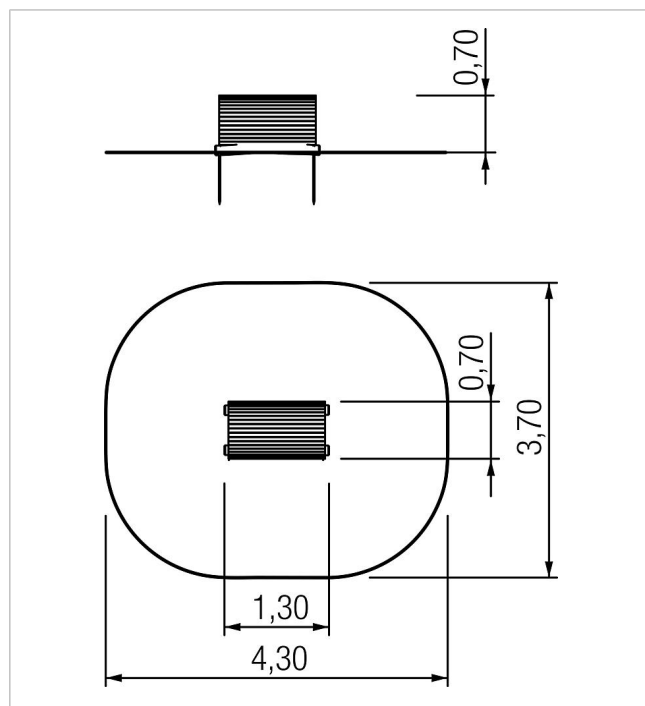

5 45 166 0630 0

paradiso crawling pipe

made in germany

Scope of delivery

2x attachment posts: robinia
1x crawling tunnel: robinia

	Material	Robinia natural
	Foundation level	FL 3
	Minimum space	430x370x250 cm
	Free falling height	70 cm
	Impact protection net	14,0 m ²
	Foundations	-
	Assembly	-