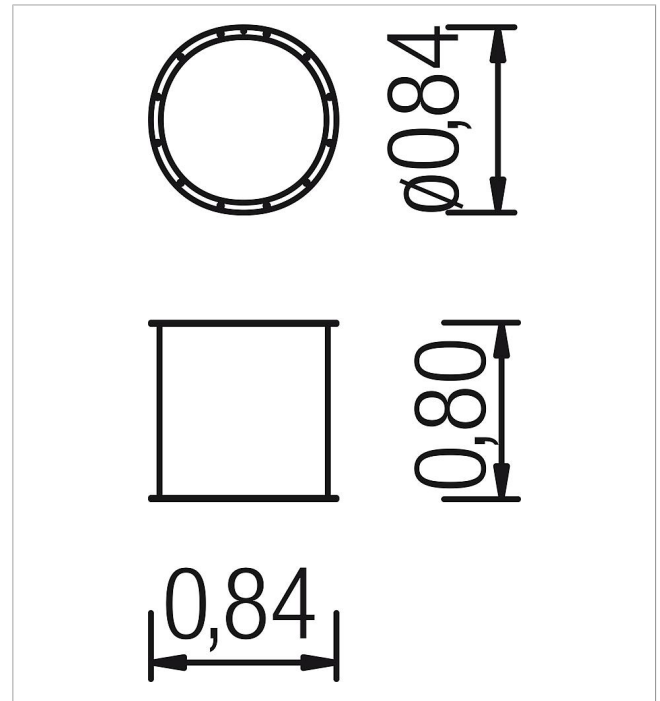

5 40 202 1013 1

Basis Crawling tunnel straight section

made in germany

3+

Scope of delivery

1x straight element: GFRP
fixing screws

Material

GFRP iguana