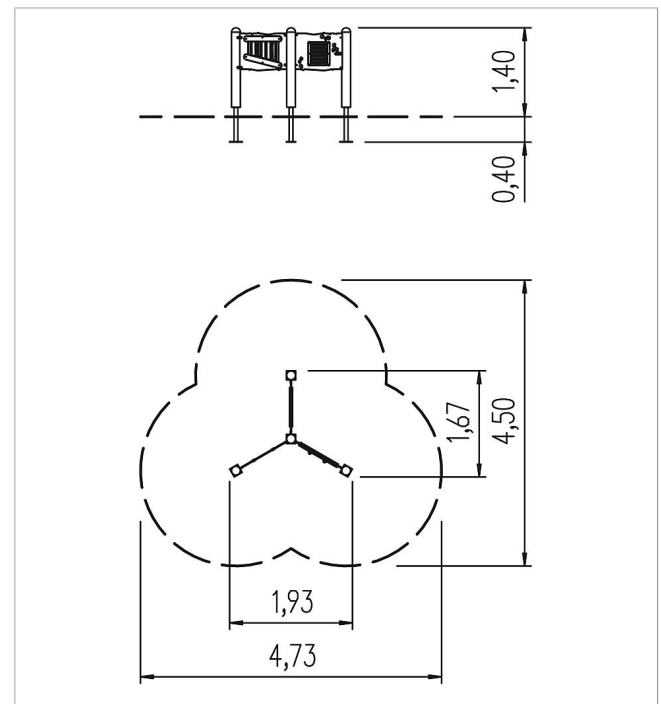

5 25 020 0110 0

unique creative station
Wilne

made in germany

Scope of delivery

- 4x post construction: SW or steel
- 1x play board sound: HPL, polyester-coated steel cable, aluminium
- 1x play board mirror: HPL, macrolon
- 1x play board theatre: HPL

	Material	SW pi
	Foundation level	FL 1
	Minimum space	173x198x240 cm
	Free falling height	-
	Impact protection net	-
	Foundations	4x CF or 4x PFs
	Assembly	-
	Largest section	180xØ 14 cm
	Heaviest section	17 kg