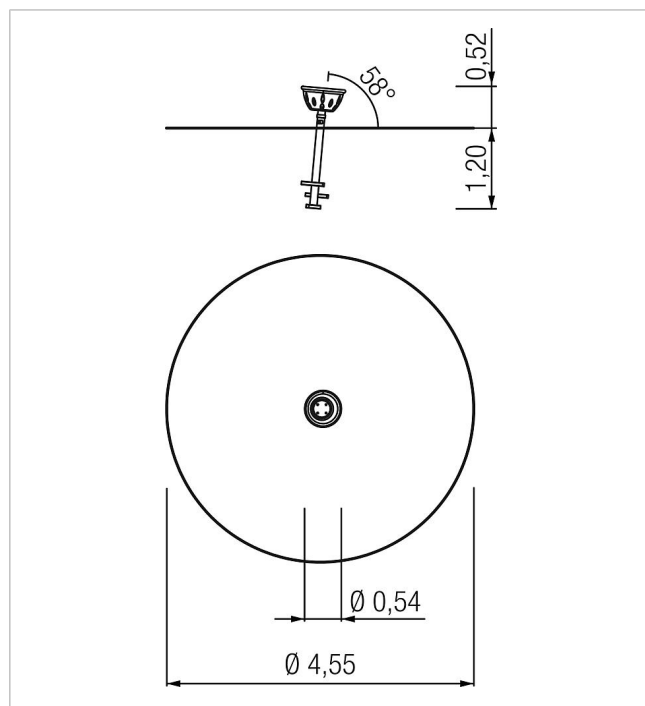

### Scope of delivery

1x cup carousel: powder-coated steel, PE

	Material	Steel powder., PE
	Minimum space	Ø455x232 cm
	Free falling height	52 cm
	Impact protection net	21,0 m <sup>2</sup>
	Foundations	1x CF