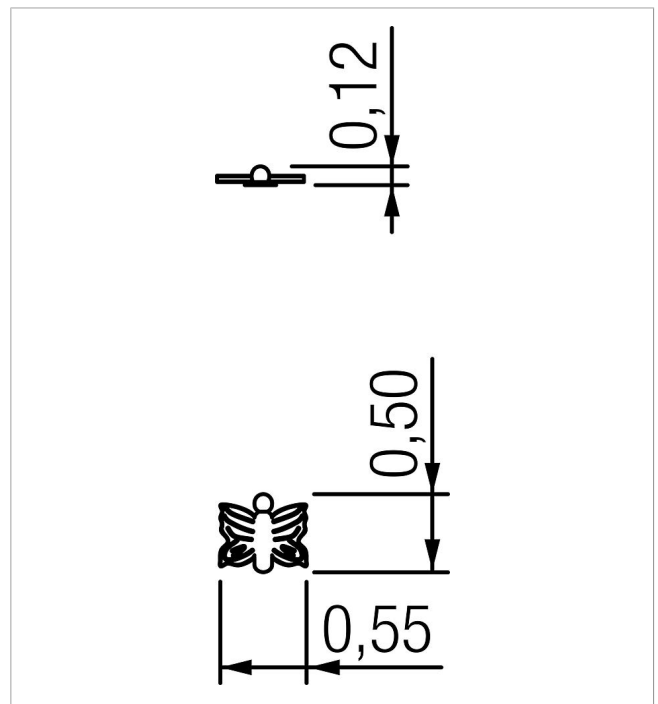

5 45 191 0600 0

paradiso decoration  
figure butterfly Manu

made in germany

Scope of delivery

1x carved figure to screw on wood surface: robinia

|   |                       |                 |
|---|-----------------------|-----------------|
|  | Material              | Robinia natural |
|  | Foundation level      | -               |
|  | Minimum space         | -               |
|  | Free falling height   | -               |
|  | Impact protection net | -               |
|  | Foundations           | -               |
|  | Assembly              | -               |