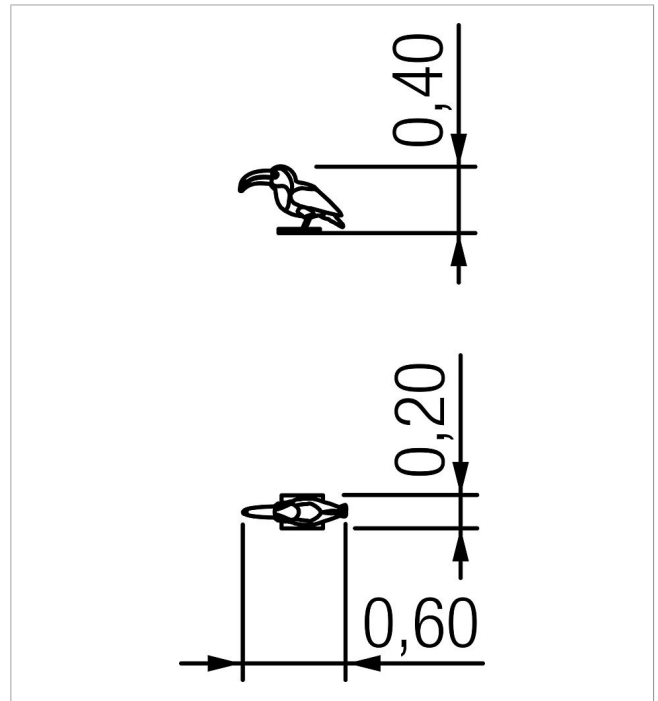

5 45 190 0600 0

paradiso decoration
figure toucan Lotte

made in germany

Scope of delivery

1x carved figure to screw on posts: robinia

	Material	Robinia natural
	Foundation level	-
	Minimum space	-
	Free falling height	-
	Impact protection net	-
	Foundations	-
	Assembly	-