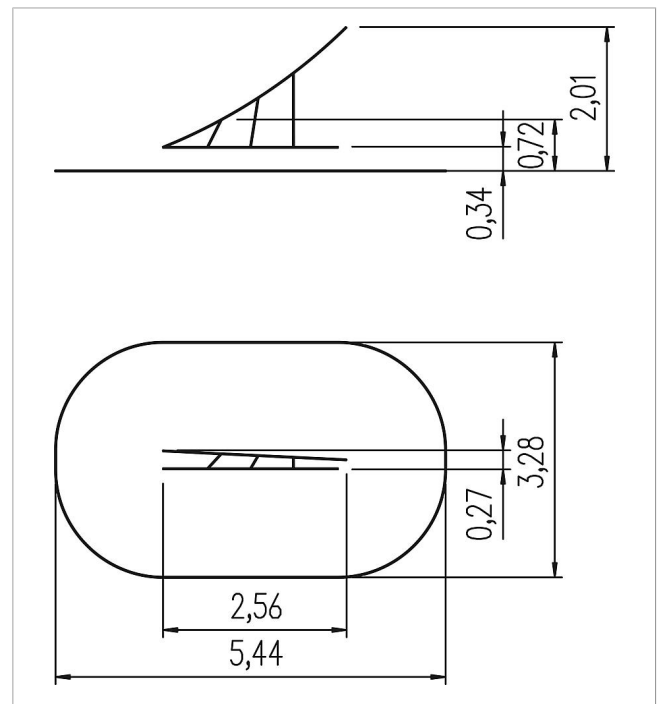

5 25 140 1900 0

active trail diagonal rope crossing S9

made in germany

Scope of delivery

1x rope suspension: plastic-coated steel cable

	Material	PP steel cable
	Minimum space	544x328x252 cm
	Free falling height	72 cm
	Impact protection net	16,0 m ²
	Foundations	-
	Assembly	1 Person/1 Std.