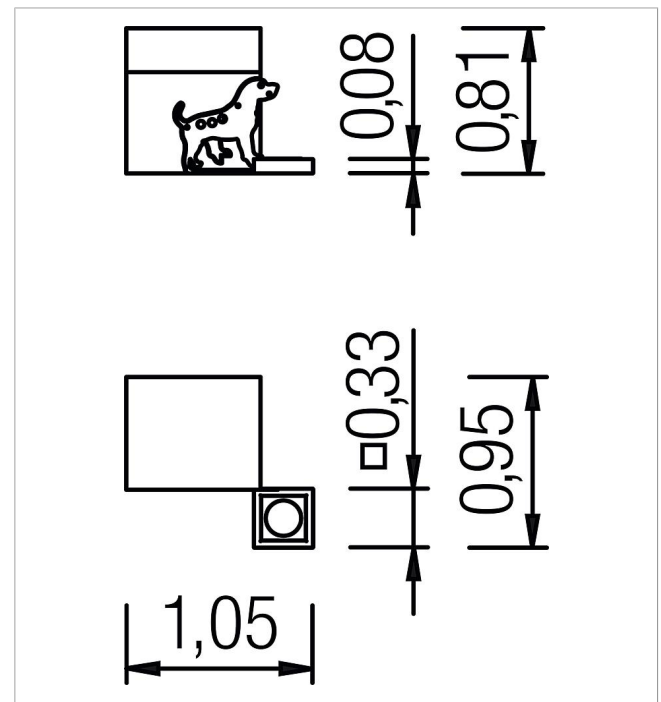

5 60 387 0

Dog watering station with doghouse

made in germany

Scope of delivery

1x dog watering place with doghouse: stainless steel, powder-coated steel, Corten steel

	Material	Stainless steel, powder-coated steel
	Foundation level	FL 3
	Minimum space	-
	Free falling height	-
	Impact protection net	-
	Foundations	1 x CF
	Largest section	105x95x81 cm