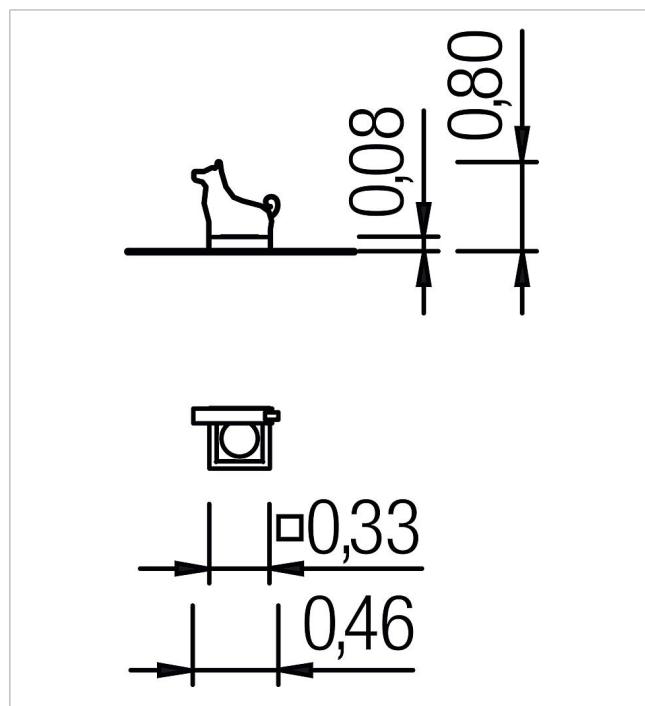

### Scope of delivery

1x dog watering place Wuff: stainless steel

	Material	Stainless steel
	Foundation level	FL 3
	Minimum space	-
	Free falling height	-
	Impact protection net	-
	Foundations	1 x CF
	Largest section	33x33x80 cm