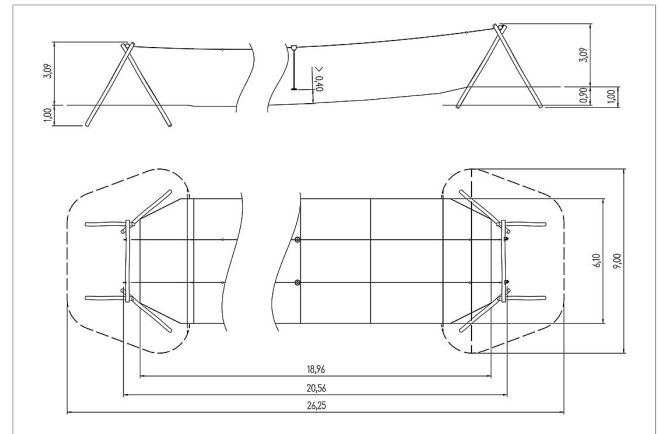

5 45 114 0630 0

paradiso double cable way Telesto 20 m

made in germany

Scope of delivery

- 1x starting block: robinia
- 1x target block: robinia
- 2x rope anchor: stainless steel
- 2x rope tensioning device: stainless steel
- 2x cableway cart: stainless steel
- 2x carrying rope 20 m: steel cable
- 4x impact spring: spring steel
- 2x swing seat: rubber

	Material	Robinia natural
	Foundation level	FL 3
	Minimum space	2625x900x309 cm
	Free falling height	<100 cm
	Impact protection net	112,0 m ²
	Foundations	8x CF
	Assembly	-