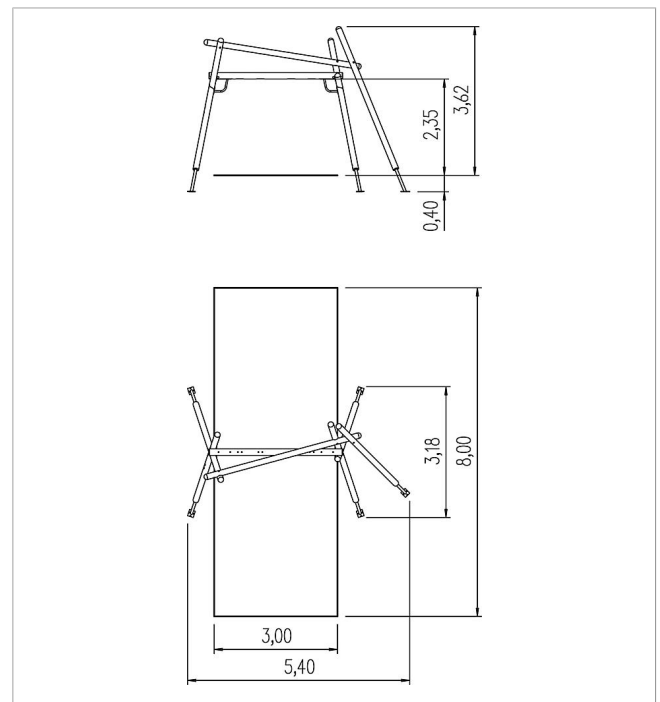

### Scope of delivery

1x swing frame: SW, galvanised steel  
post shoes: galvanised steel

	Material	Larch natural
	Minimum space	800x540x362 cm
	Free falling height	-
	Impact protection net	24,0 m <sup>2</sup>
	Foundations	5x CF or 5x PFs