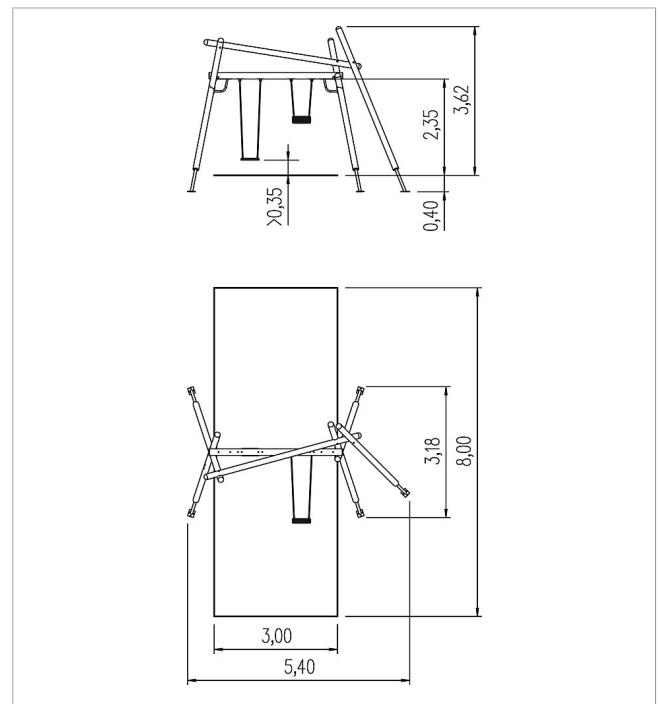

### Scope of delivery

1x swing frame: SW, galvanised steel  
2x swing seat: galvanised steel, rubber, stainless steel  
post shoes: galvanised steel

	Material	Larch natural
	Minimum space	800x540x362 cm
	Free falling height	137 cm
	Impact protection net	24,0 m <sup>2</sup>
	Foundations	5x CF or 5x PFs