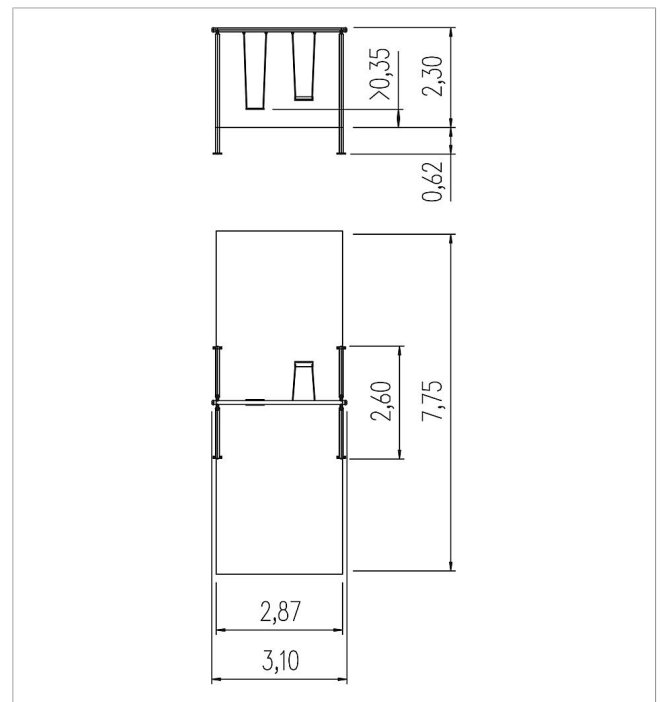

	Material	Steel powder. blue
	Foundation level	FL 3
	Minimum space	775x310x316 cm
	Free falling height	136 cm
	Impact protection net	23,0 m <sup>2</sup>
	Foundations	4x CF
	Assembly	2 persons/6 h
	Largest section	300x37x18 cm
	Heaviest section	40 kg