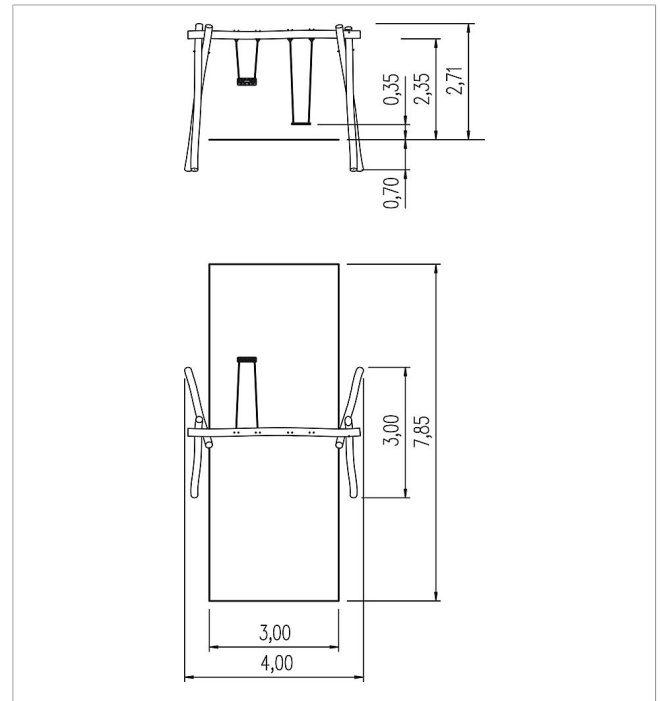

	Material	Robinia natural
	Foundation level	FL 3
	Minimum space	785x416x271 cm
	Free falling height	139 cm
	Impact protection net	24,0 m ²
	Foundations	4x CF
	Assembly	-
	Largest section	390xØ 15 cm
	Heaviest section	80 kg