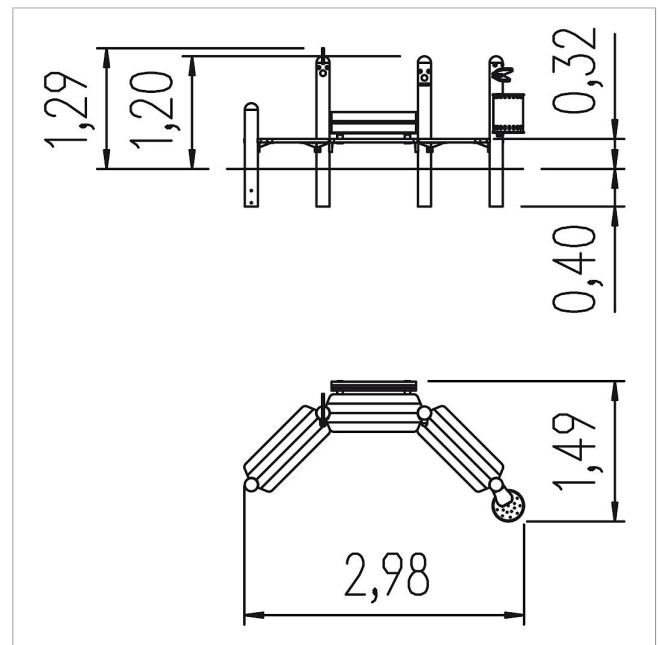

5 59 260 0

Basis eibini Arena

made in germany

2+

Scope of delivery

- 1x 5592320 eibini figure Cookadoodle: SW pi
- 1x 5593030 eibini rubbish bin Ducky: SW pi
- 1x 5592350 eibini figure Lolly: SW pi
- 2x 5601760 eibini seat/table top: SW pi
- 1x 5601770 eibini seat with backrest: SW pi
- 1x round-head palisade for table: SW pi

	Material	SW pi
	Foundation level	FL 3
	Minimum space	298x149x212 cm
	Free falling height	32 cm
	Impact protection net	-
	Foundations	4x CF
	Assembly	2 persons/1 h
	Largest section	160xØ 14 cm
	Heaviest section	14 kg