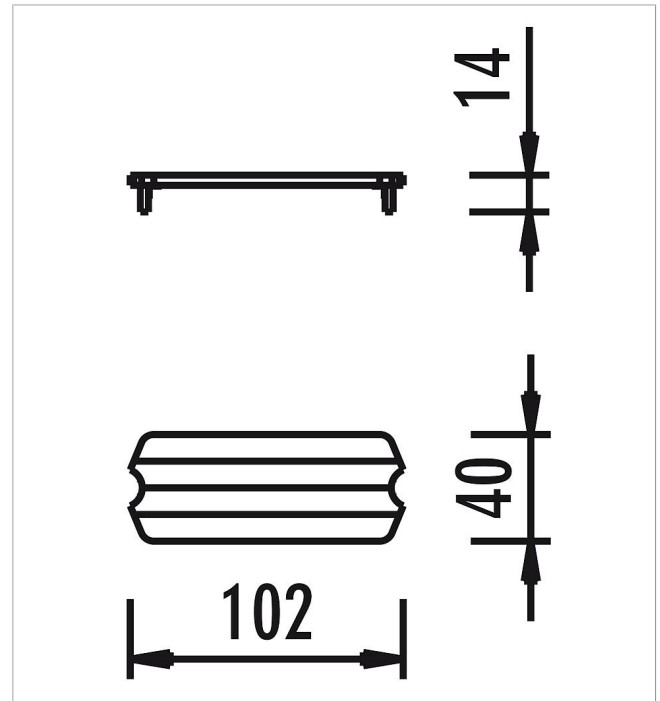

5 60 176 0

Basis eibini seat and table surfaces

made in germany

Scope of delivery

1x seat/table surface: 102x40 cm, SW
2x attachment angle: steel powder-coated

	Material	SW pi
	Foundation level	-
	Minimum space	-
	Free falling height	-
	Impact protection net	-
	Foundations	-
	Assembly	-
	Largest section	-
	Heaviest section	-