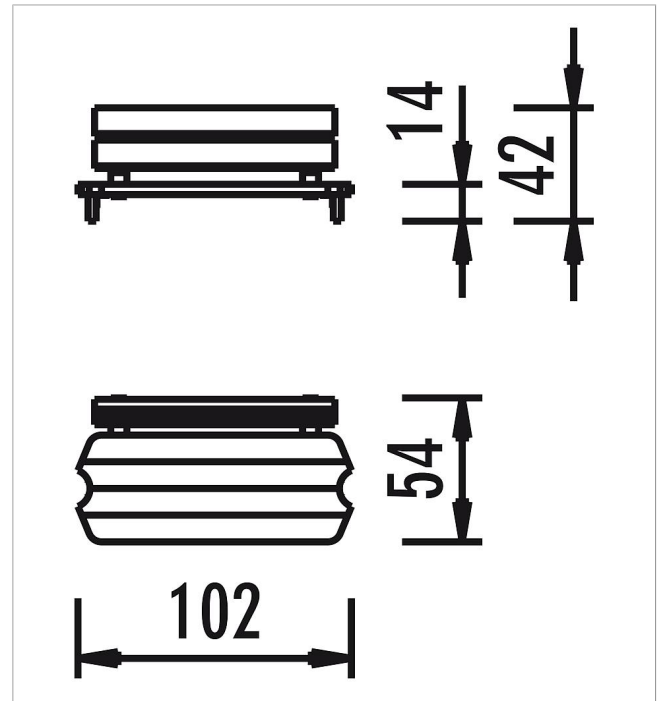

### Scope of delivery

1x seat area with backrest: 104x40 cm, SW  
2x attachment area: powder-coated steel

	Material	SW pi
	Foundation level	-
	Minimum space	-
	Free falling height	-
	Impact protection net	-
	Foundations	-
	Assembly	-
	Largest section	-
	Heaviest section	-