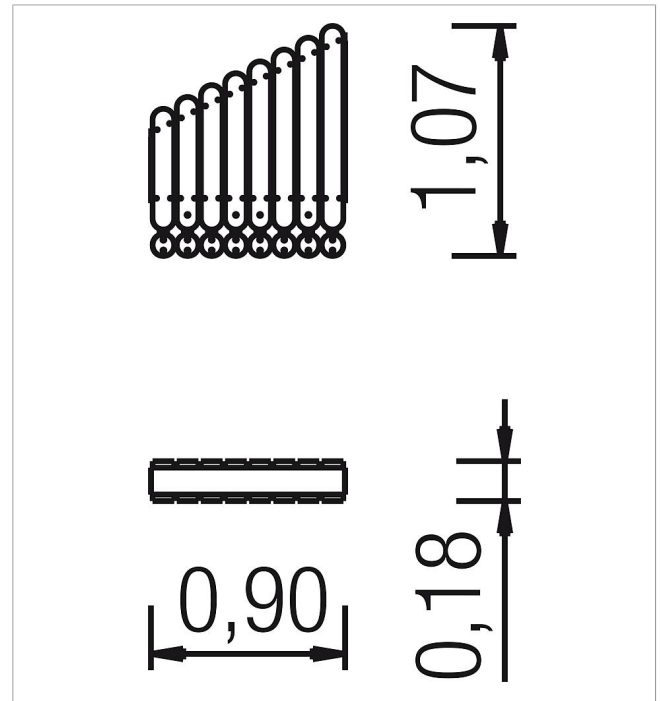

### Scope of delivery

1x elephant piano: Simocell, SW

	Material	SW pi
	Foundation level	-
	Minimum space	90x18x107 cm
	Free falling height	-
	Impact protection net	-
	Foundations	-
	Assembly	2 persons/1 h
	Largest section	90x18x107 cm
	Heaviest section	36 kg