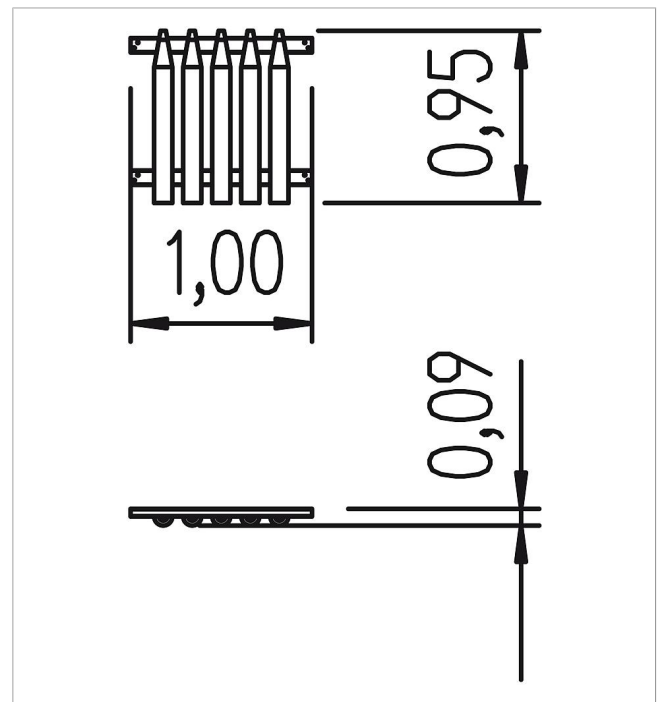

### Scope of delivery

1x fence element: robinia, fence boards in pencil design  
2x attachment latches: robinia

	Material	Robinia natural
	Foundation level	FL 3
	Minimum space	100x9x100 cm
	Free falling height	-
	Impact protection net	-
	Foundations	1x CF
	Assembly	-
	Largest section	100x100 cm