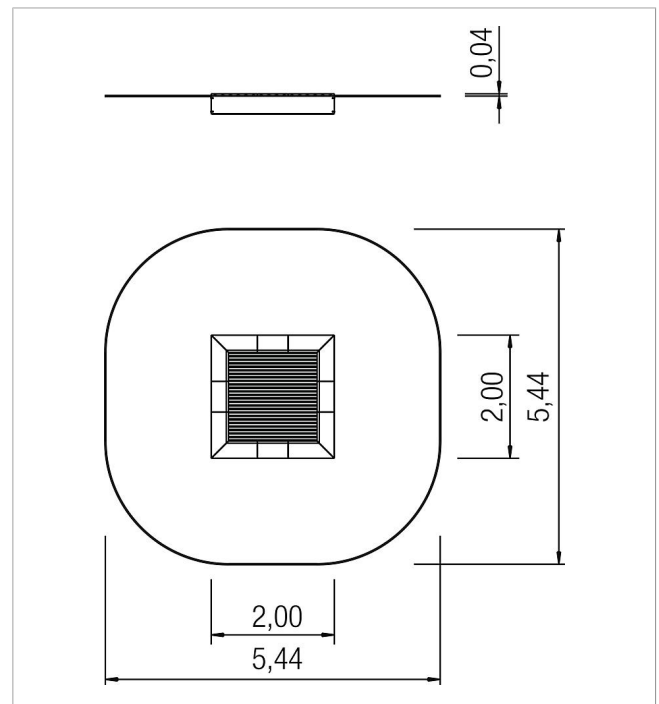

5 62 101 0

Basis Floor trampoline Kids Tramp playground 200x200 cm

made in germany

Scope of delivery

- 1x frame profile: galvanised steel
- 1x safety blanket 156x156 cm: six-fold wire-reinforced, coated strap fabric
- 1x frame cover: rubber granulate
- 56x spring: galvanised steel

	Material	Wire-reinforced belt material, steel springs, rubber granulate
	Minimum space	544x544x100 cm
	Free falling height	<100 cm
	Impact protection net	25,0 m ²
	Largest section	200x200x30 cm
	Heaviest section	168 kg