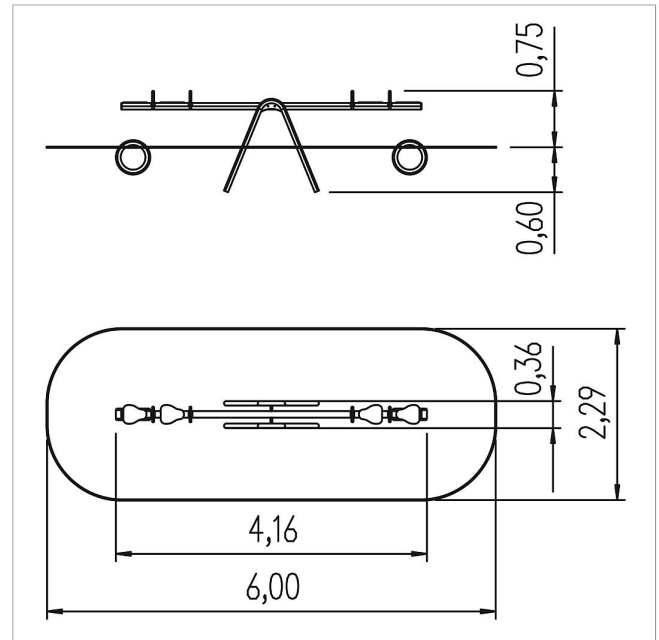

5 55 353 025

unique four-seater seesaw Stella

made in germany

Scope of delivery

- 1x see-saw block: steel powder-coated
- 1x see-saw beam: steel powder-coated
- 2x seat: HPL
- 2x handle stainless steel
- 2x tyres: rubber

	Material	Steel powder. grey
	Foundation level	FL 3
	Minimum space	600x229x280 cm
	Free falling height	100 cm
	Impact protection net	13,0 m ²
	Foundations	2x CF
	Assembly	2 persons/3 h
	Largest section	400x20x20 cm
	Heaviest section	50 kg