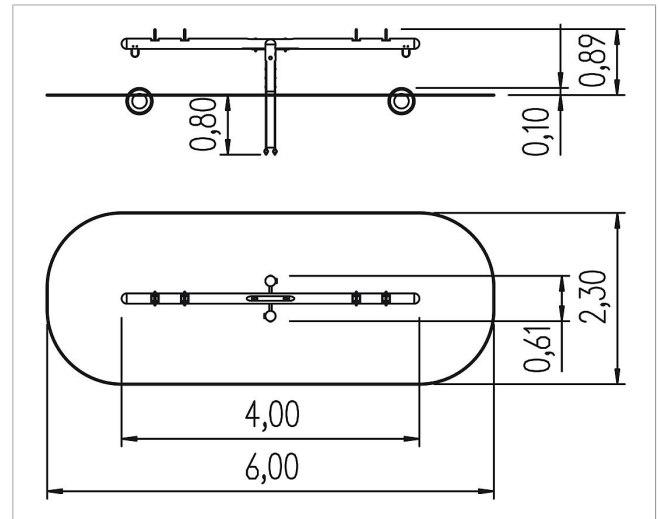

### Scope of delivery

1x see-saw beam: SW  
2x see-saw posts: SW  
4x handle: stainless steel  
2x tyres: rubber  
post shoes: galvanised steel

	Material	SW pi
	Foundation level	FL 3
	Minimum space	600x230x290 cm
	Free falling height	110 cm
	Impact protection net	13,0 m <sup>2</sup>
	Foundations	1x CF
	Assembly	2 persons/2 h
	Largest section	400xØ 16 cm
	Heaviest section	60 kg