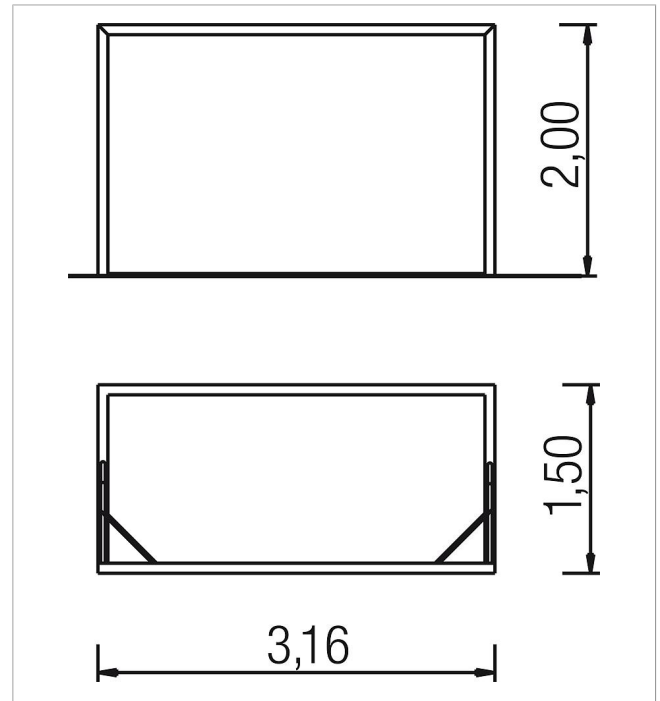

5 62 003 0

fit Goal small with
ground sleeve

made in germany

Scope of delivery

1x small field goal 3x2 m: aluminium
2x ground sleeve: aluminium

	Material	Aluminium
	Foundation level	FL 3
	Minimum space	316x150x200 cm
	Free falling height	-
	Impact protection net	-
	Foundations	2x CF
	Assembly	2 persons/0.5 h
	Largest section	316x200x150 cm
	Heaviest section	35 kg