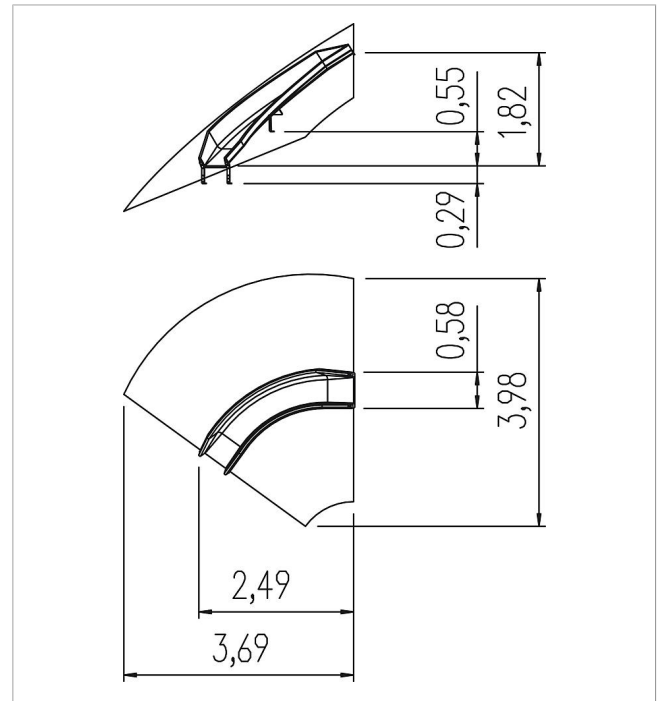

## Basis Hill slide curved section left

made in germany

### Scope of delivery

1x hill slide curve left: GFRP

	Material	GFRP red
	Foundation level	FL 3