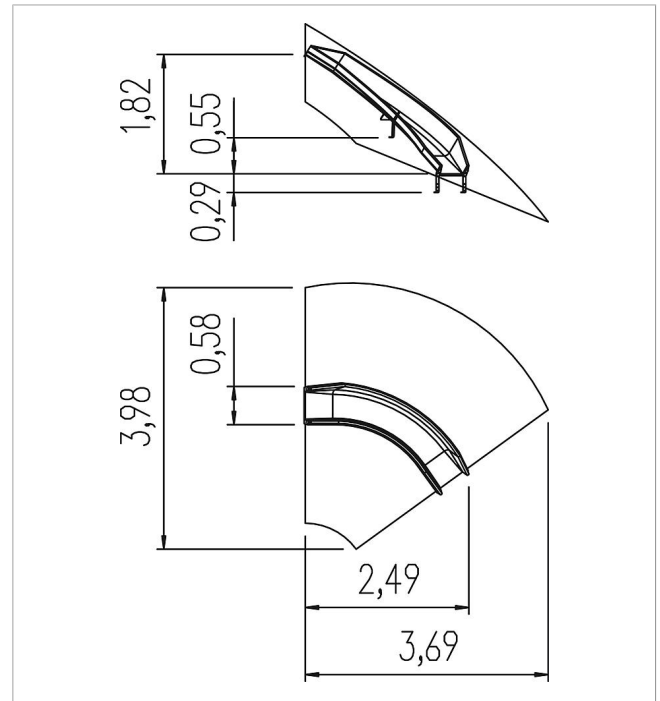

5 40 191 1012 6

Basis Hill slide curved section right

made in germany

Scope of delivery

1x hill slide curve right: GFRP

Material

GFRP red

Foundation level