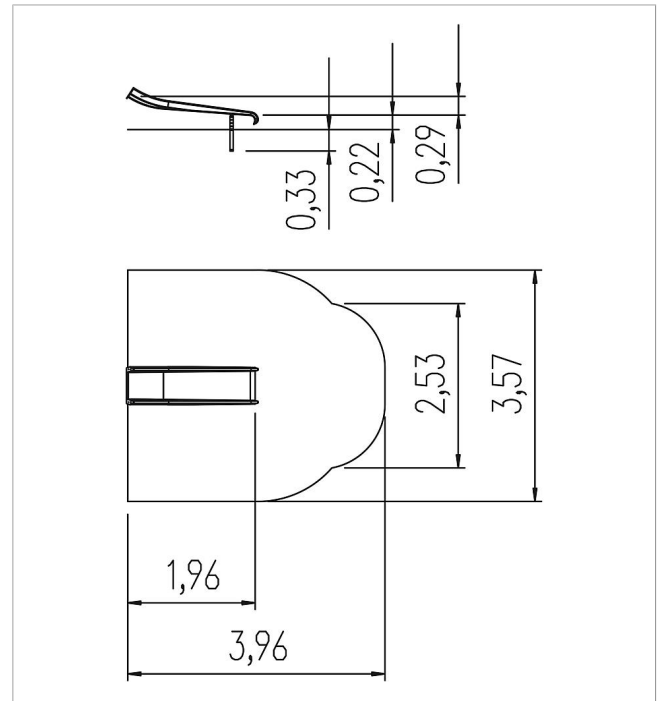

5 40 192 1012 2

Basis Hill slide end section long

made in germany

Scope of delivery

1x hill slide long end element: GFRP

	Material	GFRP grey
	Foundation level	FL 3