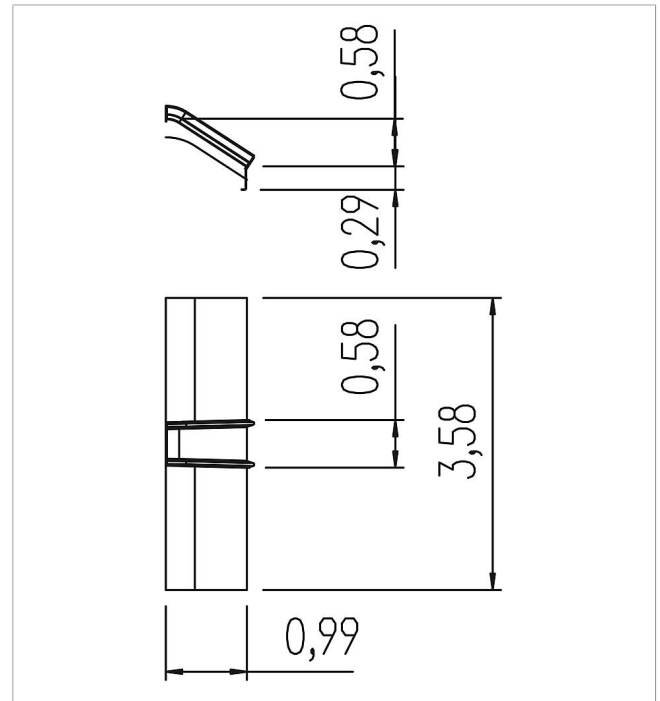

5 40 187 1013 1

Basis Hill slide entry plate

made in germany

Scope of delivery

1x hill slide entry plate: GFRP

Material

GFRP iguana

Foundation level