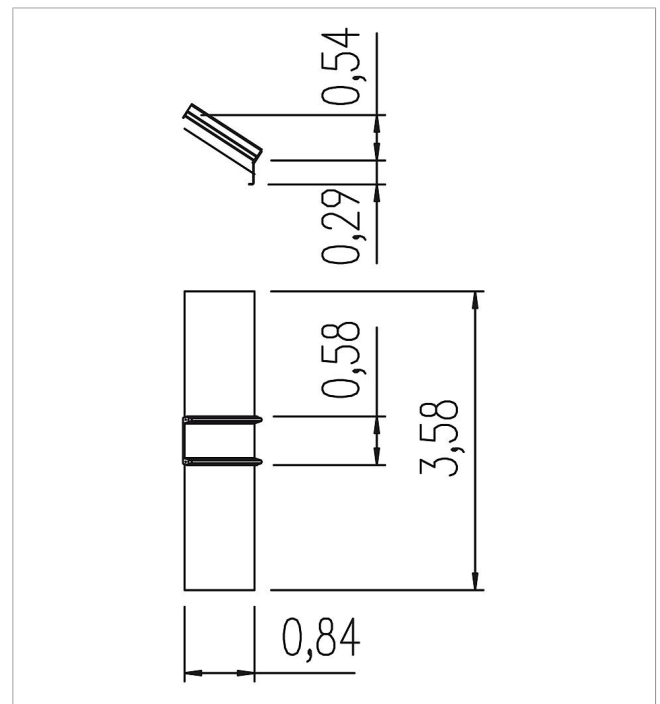

5 40 188 1012 2

Basis Hill slide straight section 100 cm

made in germany

Scope of delivery

1x hill slide straight 100 cm: GFRP

	Material	GFRP grey
	Foundation level	FL 3