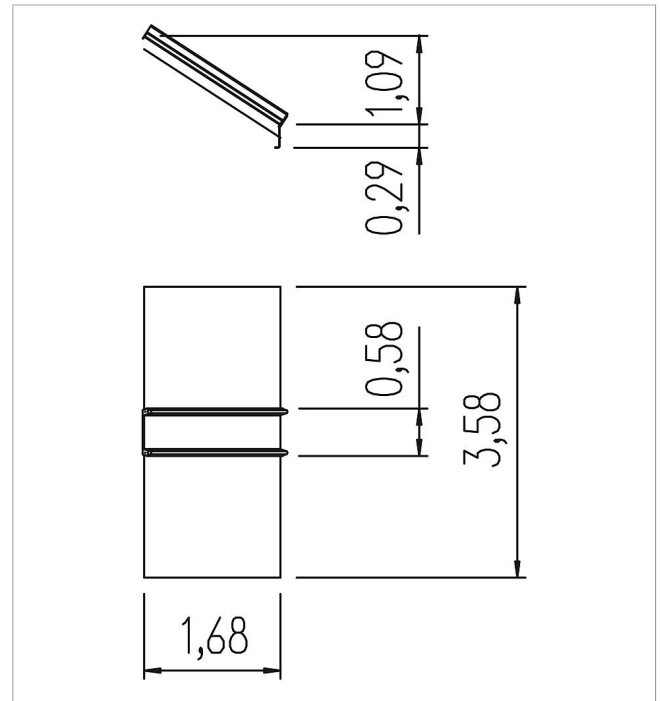

5 40 189 1012 2

Basis Hill slide straight section 200 cm

made in germany

Scope of delivery

1x hill slide straight 200 cm : GFRP

	Material	GFRP grey
	Foundation level	FL 3