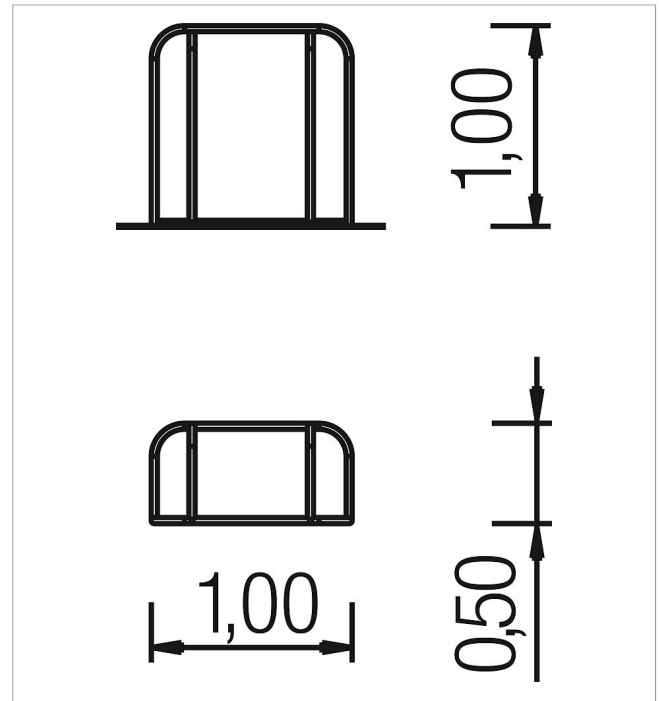

5 62 024 0

fit Hockey goal

made in germany

Scope of delivery

1x goal frame 100x50x100 cm: aluminium
1x net: PE-line

	Material	Aluminium, PE
	Foundation level	-
	Minimum space	100x50x180 cm
	Free falling height	-
	Impact protection net	-
	Foundations	-
	Assembly	1 person/0.5 h
	Largest section	100x100x50 cm
	Heaviest section	5 kg