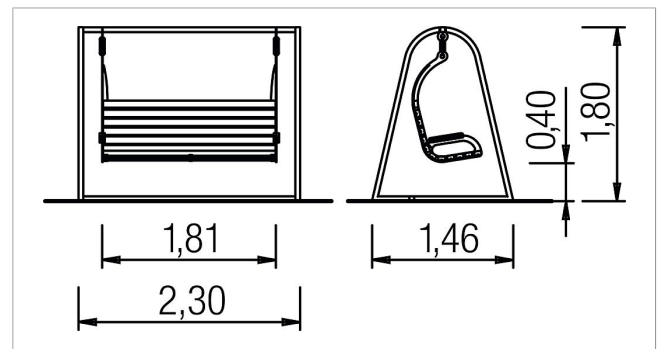

5 60 434 0

Hollywood swing

made in germany

Scope of delivery

1x Hollywood swing: powder-coated steel, colourless oiled hardwood

	Material	Powder-coated steel, oiled hardwood
	Foundation level	FL 3
	Minimum space	-
	Free falling height	-
	Impact protection net	-
	Foundations	2x CF
	Largest section	230x146x180 cm