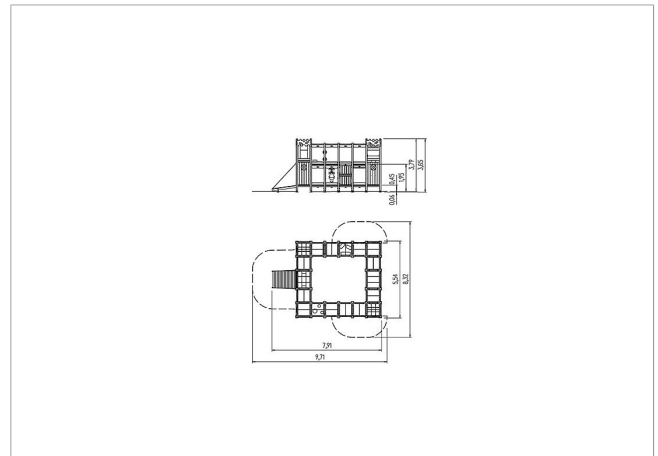

5 11 908 0420 0

eibiniland indoor play unit Castle

made in germany

Scope of delivery

36x post structure: SW
 36x post shoe: galvanised steel
 1x hanging buoy: PVC (durable, phthalate-free)
 1x hanging curtain: artificial leather
 6x hanging cylinder: foam, artificial leather
 1x ball pool balls: coloured plastic
 10x facing: HPL
 8x parapet: SW
 34x parapet: HPL
 8x decoration parapet: SW
 12x decoration window: HPL, plexiglass
 8x walk-through protection: stainless steel
 18x grid roof: SW, HPL, galvanised steel
 10x set of grips: aluminium, plastic-coated
 2x obstacle roll: foam, artificial leather, galvanised steel
 6x chimney net: SW, HPL, plastic-coated steel cable
 4x climbing board: HPL
 50x net parapet straight: SW, HPL, PE-net
 6x net parapet: SW, PE-net
 5x platform cushion: foam, artificial leather, velcro fastener
 28x platform cushion mat: foam, artificial leather, velcro fastener
 3x platform decoration: HPL
 1x platform structure: SW
 1x puzzle mats: EVA according to DIN EN 1177
 1x ramp: SW, plastic-coated steel cable, galvanised steel
 1x play parapet ball toss: SW, HPL
 1x play parapet relief: HPL
 2x play parapet coat of arms: SW, HPL
 33x play platform mat: SW, plywood, velcro fastener
 fittings: stainless steel

	Material	Larch
	Foundation level	-
	Minimum space	971x832x385 cm
	Free falling height	45 cm
	Impact protection net	-