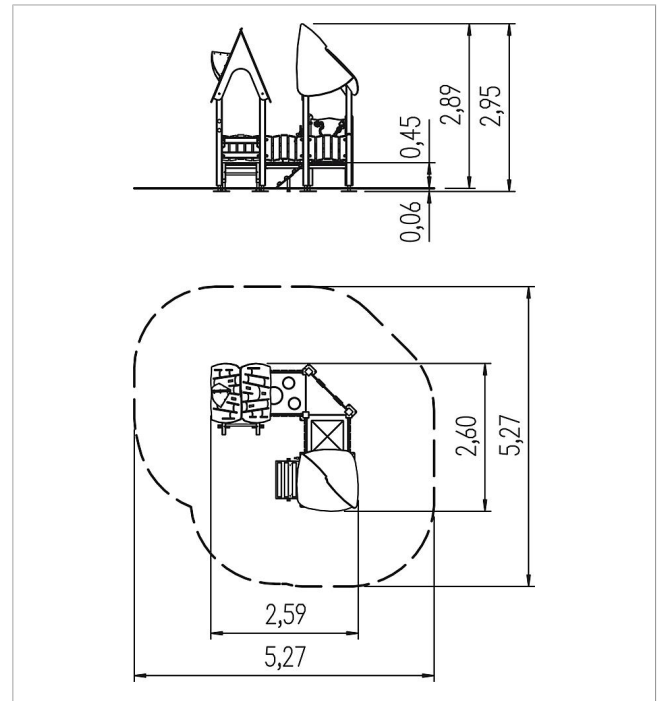

5 11 901 0320 0

eibiniland indoor play unit Combination 01

made in germany

Scope of delivery

- 11x post structure: SW
- 11x post shoe: galvanised steel
- 2x adapter: SW
- 8x parapet: SW
- 1x decoration window: HPL, plexiglass
- 1x bell: metal
- 2x set of grips: aluminium, plastic-coated
- 1x ladder: SW, stainless steel rung
- 2x platform cushion: foam, artificial leather, velcro fastener
- 1x platform cushion mat: foam, artificial leather, velcro fastener
- 1x ramp: HPL, SW
- 1x pitched roof with tiles: HPL, SW
- 1x butterfly roof: HPL
- 1x play panel nature: HPL
- 3x play platform mat: SW, plywood, velcro fastener
- 1x play platform lawn: SW, plywood, artificial grass
- 1x play platform mirror: SW, plywood, mirrored Makrolon
- fittings: stainless steel

	Material	Larch natural
	Foundation level	-
	Minimum space	527x527x295 cm
	Free falling height	45 cm
	Impact protection net	-