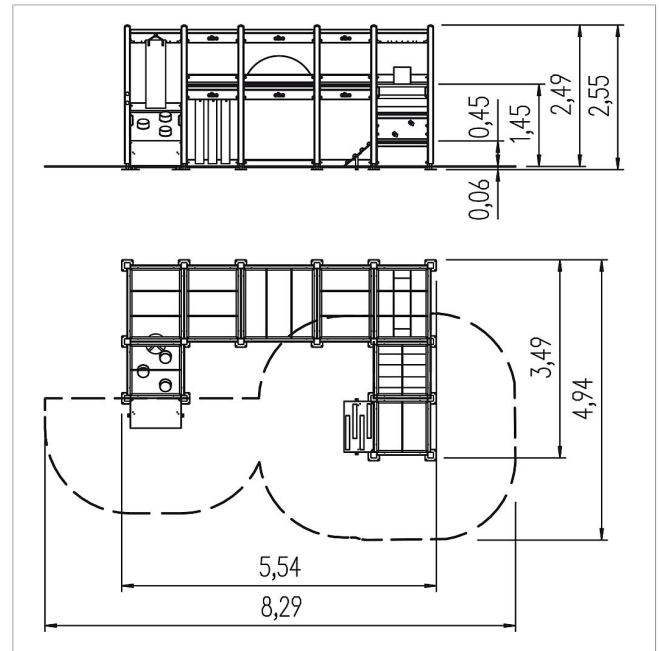

	Material	Larch
	Foundation level	-
	Minimum space	829x494x255 cm
	Free falling height	45 cm
	Impact protection net	-