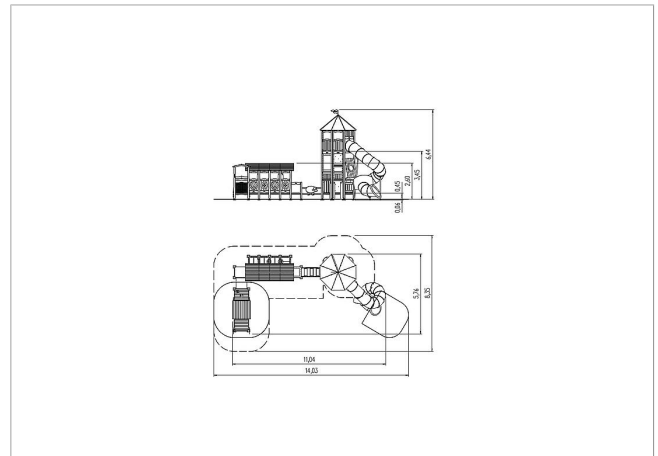

5 11 909 0320 0

eibiniland indoor play unit Farm

made in germany

Scope of delivery

25x parapet: SW
 29x parapet: HPL
 4x decoration window: HPL, plexiglass
 4x decoration tyre: HPL
 2x decoration animal: HPL
 1x decoration element: HPL
 4x walk-through protection: stainless steel
 5x grid roof: SW, HPL, galvanised steel
 4x set of grips: aluminium, plastic-coated
 2x climbing panel: HPL
 9x net parapet straight: SW, HPL, PE-net
 14x net parapet: SW, PE-net
 4x platform cushion: foam, artificial leather, velcro fastener
 15x platform cushion mat: foam, artificial leather, velcro fastener
 5x platform cushion ramp: foam, artificial leather, velcro fastener
 2x platform decoration: HPL
 7x platform structure: SW
 3x slide entry plate: HPL
 1x tubular add-on slide PH 345 cm, GFRP
 4x pitched roof: SW
 1x play parapet grid: stainless steel
 1x play parapet steering wheel: HPL, metal
 1x play parapet wheel of dice: HPL, galvanised steel
 1x play platform sheet metal: SW, plywood, stainless steel
 24x play platform mat: SW, plywood, velcro fastener
 1x play platform lawn: SW, plywood, artificial grass
 1x play platform mirror: SW, plywood, mirrored Makrolon
 1x steps crossing: SW, HPL
 fittings: stainless steel

	Material	Larch natural
	Foundation level	-
	Minimum space	1403x835x644 cm
	Free falling height	70 cm
	Impact protection net	21,0 m ²