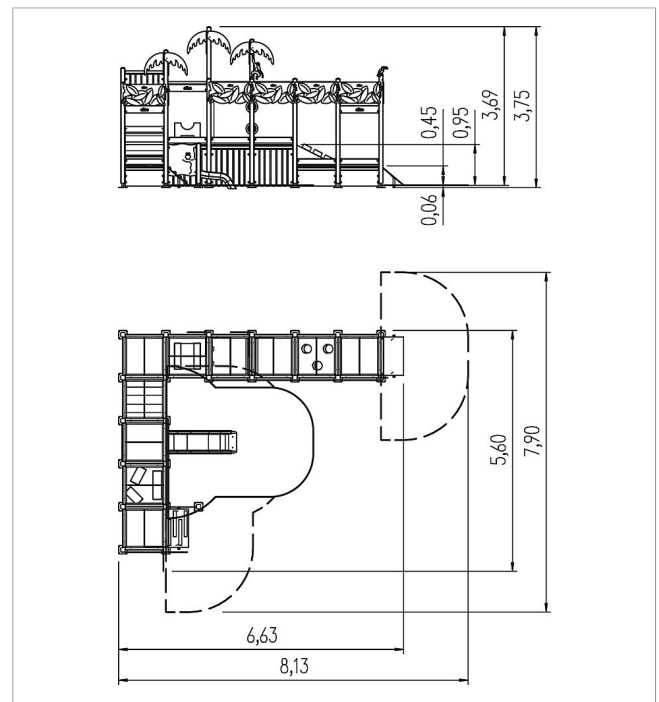

5 11 902 0420 0

eibiniland indoor play unit Jungle

made in germany

Scope of delivery

23x post construction: SW or steel
 23x post shoe: steel galvanised
 4x hanging curtain: artificial leather
 2x hanging cylinder. Foam, artificial leather
 9x facing: HPL
 6x parapet: SW
 13x parapet: HPL
 13x decoration element: HPL
 10x grid roof: SW, HPL, galvanised steel
 3x set of grips: aluminium, plastic-coated
 2x obstacle roll: foam, artificial leather, galvanised steel
 18x net parapet straight: SW, HPL, PE-net
 2x net parapet: SW, PE-net
 2x platform cushion: foam, artificial leather, velcro fastener
 6x platform cushion mat: foam, artificial leather, velcro fastener
 2x platform cushion ramp: foam, artificial leather, velcro fastener
 1x ramp: HPL, SW
 1x slide board: HPL
 1x slide entry board: HPL
 1x add-on slide PH 45 cm: GFRP
 2x play panel relief: HPL
 10x play platform mat: SW, plywood, velcro fastener
 fittings: stainless steel

	Material	Larch
	Foundation level	-
	Minimum space	813x790x375 cm
	Free falling height	58 cm
	Impact protection net	9,0 m ²