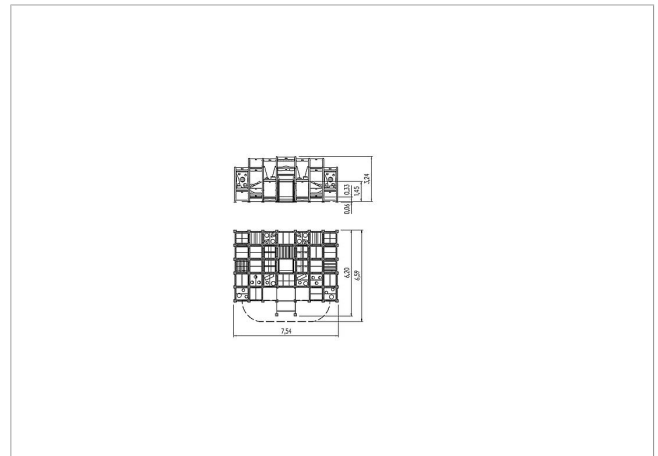

5 11 907 0320 0

eibiniland indoor play unit Maxi

made in germany

Scope of delivery

50x post structure: SW
 50x post shoe: galvanised steel
 2x hanging buoy: PVC (durable, phthalate-free)
 2x hanging cheese board: HPL, galvanised steel
 2x balance band: SW, rubber band
 79x parapet: HPL
 31x grid roof: SW, HPL, galvanised steel
 2x obstacle roll: foam, artificial leather, galvanised steel
 29x net parapet straight: SW, HPL, PE-net
 9x platform cushion: foam, artificial leather, velcro fastener
 9x platform cushion mat: foam, artificial leather, velcro fastener
 8x platform cushion ramp: foam, artificial leather, velcro fastener
 7x platform structure: SW
 2x puzzle mats: EVA according DIN EN 1177
 1x slide entry plate: HPL
 1x add-on slide wide PH 145 cm: GFRP
 26x play platform mat: SW plywood, velcro fastener
 fittings: stainless steel

| | | |
|---|-----------------------|--------------------|
|  | Material | Larch natural |
|  | Foundation level | - |
|  | Minimum space | 754x659x324 cm |
|  | Free falling height | 195 cm |
|  | Impact protection net | 9,0 m ² |