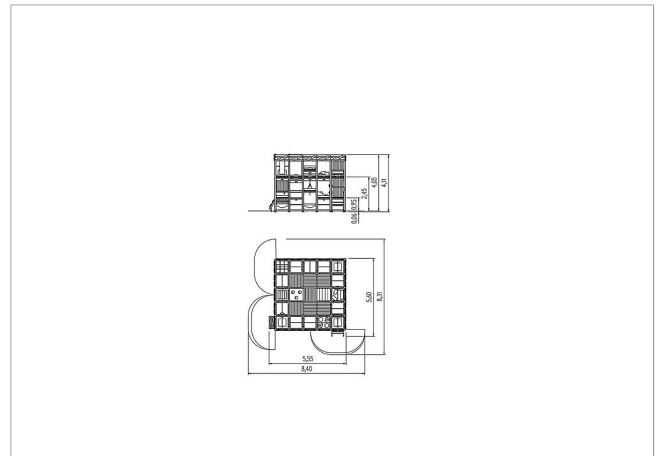

5 11 906 0320 0

eibiniland indoor play unit Midi

made in germany

Scope of delivery

36x post structure: SW
 36x post shoe: galvanised steel
 2x hanging buoy: PVC (durable, phthalate-free)
 2x hanging nest seat: steel cable mat, rubber
 3x hanging curtain: artificial leather
 14x hanging cylinder: foam, artificial leather
 1x ball pool balls: coloured plastic
 20x facing: SW
 8x parapet: SW
 29x parapet: HPL
 3x walk-through protection: stainless steel
 16x grid roof: SW, HPL, galvanised steel
 5x set of grips: aluminium, plastic-coated
 3x obstacle roll: foam, artificial leather, galvanised steel
 5x chimney net: SW, HPL, plastic-coated steel cable
 1x climbing board: HPL
 1x vertical ladder: stainless steel rung
 1x ladder: SW, stainless steel rung
 2x net parapet door: SW, PE-net
 28x net parapet straight: SW, HPL, PE-net
 30x net parapet: SW, PE-net
 5x platform cushion: foam, artificial leather, velcro fastener
 18x platform cushion mat: foam, artificial leather, velcro fastener
 4x platform cushion ramp: foam, artificial leather, velcro fastener
 8x platform structure: SW
 1x puzzle mats: EVA according DIN EN 1177
 1x ramp: HPL, SW
 1x play platform sheet metal: SW, plywood, stainless steel
 27x play platform mat: SW, plywood, velcro fastener
 1x play platform lawn: SW, plywood, artificial grass
 2x play platform window: SW, plywood, Makrolon
 1x play platform mirror: SW, plywood, mirrored Makrolon
 1x access restriction: HPL
 fittings: stainless steel

	Material	Larch natural
	Foundation level	-
	Minimum space	840x831x411 cm
	Free falling height	95 cm
	Impact protection net	11,5 m ²