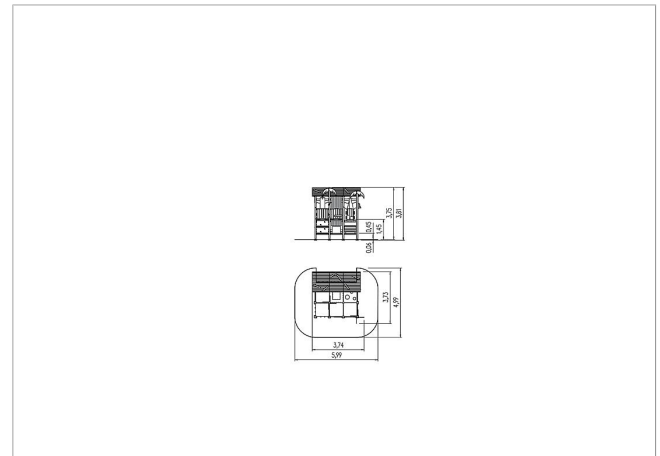

	Material	Larch natural
	Foundation level	-
	Minimum space	599x499x381 cm
	Free falling height	145 cm
	Impact protection net	25,0 m <sup>2</sup>