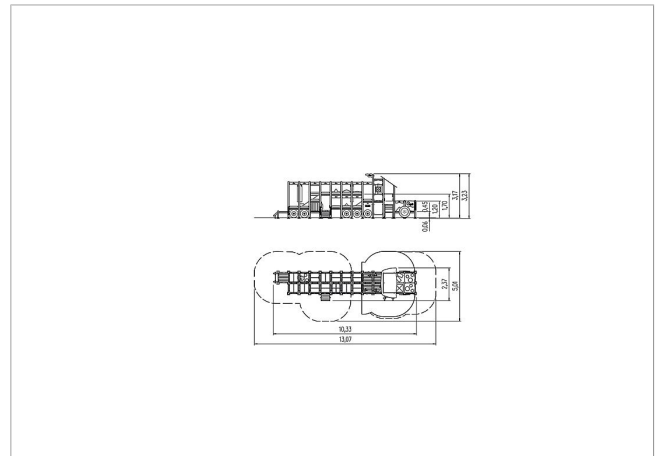

### Scope of delivery

41x post structure: SW  
 41x post shoe: galvanised steel  
 1x hanging buoy: PVC (durable, phthalate-free)  
 4x hanging cylinder: foam, artificial leather  
 6x parapet: SW  
 40x parapet: HPL  
 4x decoration window: HPL, plexiglass  
 2x decoration tyre: HPL  
 2x decoration element: HPL  
 12x decoration timber: SW  
 4x walk-through protection: stainless steel  
 18x grid roof: SW, HPL, galvanised steel  
 6x set of grips: aluminium, plastic-coated  
 3x climbing board: HPL  
 2x vertical ladder: stainless steel rung  
 2x ladder: SW, stainless steel rung  
 21x net parapet straight: SW, HPL, PE-net  
 9x platform cushion: foam, artificial leather, velcro fastener  
 12x platform cushion mat: foam, artificial leather, velcro fastener  
 3x platform cushion ramp: foam, artificial leather, velcro fastener  
 6x platform decoration: HPL  
 7x platform structure: SW  
 1x pent roof long: HPL  
 1x ramp: HPL, SW  
 1x seating corner: SW  
 2x play panel grid: stainless steel  
 1x play panel steering wheel: HPL, metal  
 2x play panel gearwheel: HPL  
 1x play panel abacus: HPL, ROB  
 2x play panel tyre with slider: HPL, plastic  
 8x play panel tyre: HPL  
 24x play platform mat: SW, plywood, velcro fastener  
 fittings: stainless steel

	Material	Larch natural
	Foundation level	-
	Minimum space	1307x501x323 cm
	Free falling height	95 cm
	Impact protection net	13,0 m <sup>2</sup>