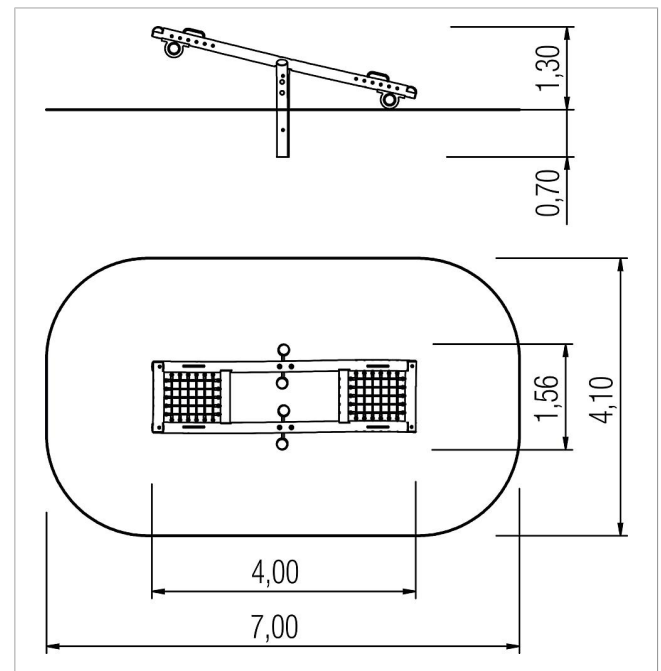

5 45 292 0630 0

paradiso integration seesaw

made in germany

Scope of delivery

- 1x seesaw beam as rectangular structure: robinia
- 2x seat net: plastic-coated steel cable
- 4x handles: stainless steel
- 4x shock absorbers: rubber

	Material	Robinia natural
	Foundation level	FL 3
	Minimum space	700x410x310 cm
	Free falling height	130 cm
	Impact protection net	27,0 m ²
	Foundations	1x CF
	Assembly	-