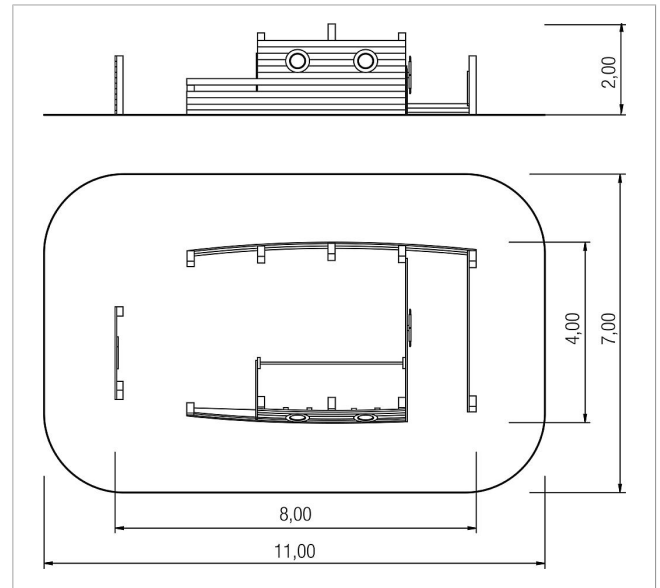

5 45 347 0630 0

paradiso integrative play ship Ragnar

made in germany

3+

Scope of delivery

- 1x ships wreck: robinia/oak
- 1x accessible sand pit: robinia/oak
- 1x steering wheel: robinia

	Material	Robinia natural
	Foundation level	FL 3
	Minimum space	1100x700x240 cm
	Free falling height	60 cm
	Impact protection net	75,0 m ²
	Foundations	11x CF
	Assembly	6 persons/6 h