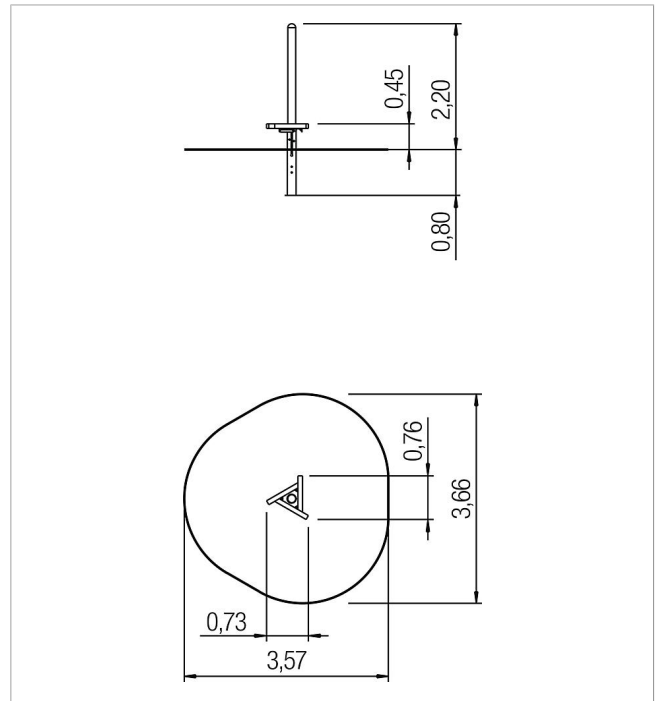

### Scope of delivery

- 1x island posts: hardwood oiled or steel
- 3x platform: hardwood oiled
- 1x post shoe: steel

	Material	Steel powder., Eucalyptus
	Foundation level	FL 3
	Minimum space	357x366x225 cm
	Free falling height	45 cm
	Impact protection net	-
	Foundations	1x CF
	Assembly	2 persons/4 h
	Largest section	Ø 14x210 cm