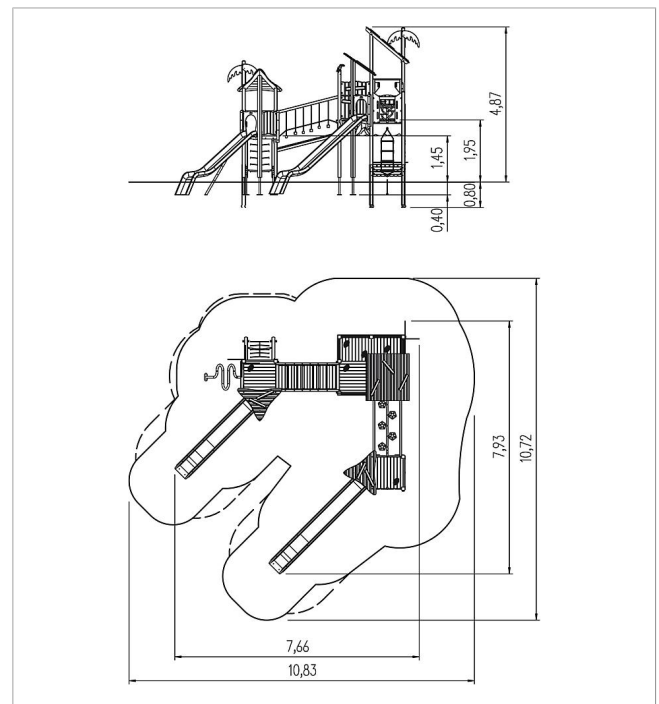

5 11 535 0110 0

ecorino jungle play
unit Guayana, solo

made in germany

Scope of delivery

- 4x adapter: SW or steel
- 19x post unit: SW or steel
- 8x platform unit: SW
- 1x pent roof: SW
- 2x triangular roof: SW
- 1x net ascent sloped: SW, plastic-coated steel rope, stainless steel
- 1x net ascent vertical: plastic-coated steel rope
- 1x rope ladder: plastic-coated steel rope, stainless steel, plastic
- 1x wavy ladder: stainless steel, SW
- 1x gecko crossing sloped: stainless steel, HPL, SW
- 1x safety platform sloped: SW
- 1x wobbly bridge sloped: SW, galvanised steel
- 4x access restriction: HPL
- 2x parapet: HPL
- 12x parapet: SW
- 2x slide entry board: HPL
- 4x walk-through protection: stainless steel
- 2x decoration animal: HPL
- 1x decoration element: HPL
- 8x decoration palm leaf: HPL
- 20x decoration timber: SW
- 7x platform decoration: HPL
- 2x counter: SW, HPL
- 2x set of climbing grips: aluminium, plastic-coated
- 8x squared timber: SW
- fittings: stainless steel

	Material	SW pi
	Foundation level	FL 1
	Minimum space	1083x1072x487 cm
	Free falling height	245 cm
	Impact protection net	77,0 m ²
	Foundations	23x CF or 17x PFs + 6x CF