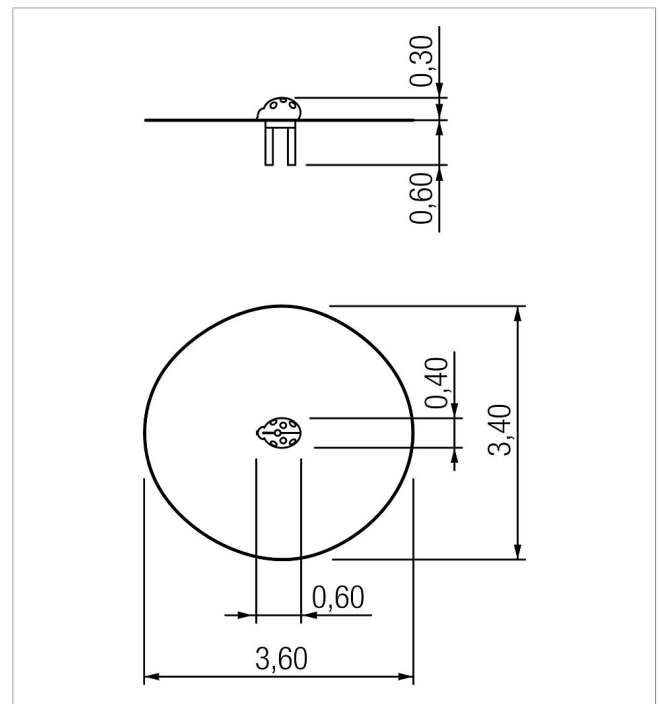

5 45 156 0533 0

paradiso ladybeetle Naps

made in germany

Scope of delivery

1x carved figure: robinia

	Material	Robinia oiled red
	Foundation level	FL 3
	Minimum space	360x340x210 cm
	Free falling height	30 cm
	Impact protection net	10,0 m ²
	Foundations	1x CF
	Assembly	-