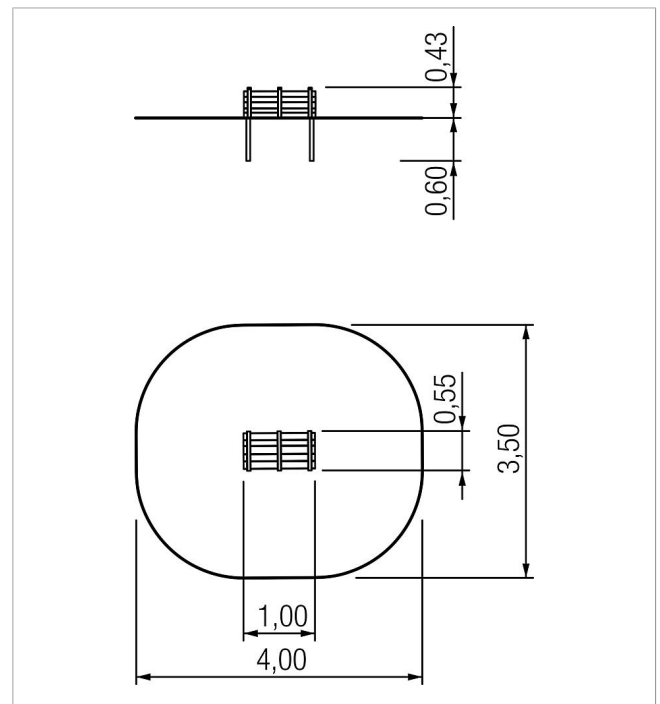

### Scope of delivery

1x large sea crate: robinia  
3x script max. 10 letters

	Material	Robinia oiled
	Foundation level	FL 3
	Minimum space	400x355x223 cm
	Free falling height	43 cm
	Impact protection net	12,5 m <sup>2</sup>
	Foundations	2x CF
	Assembly	-