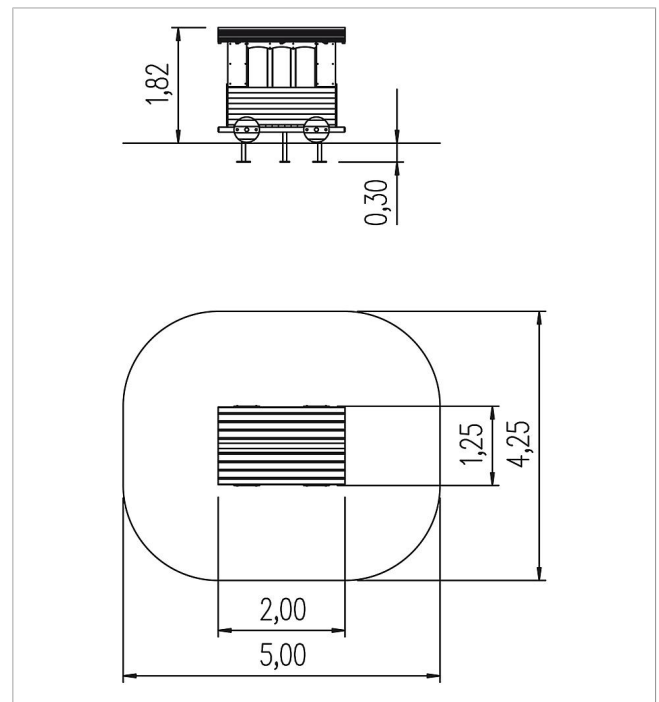

### Scope of delivery

2x side walls: SW  
 1x platform bottom: SW  
 4x wheels: SW  
 4x laterals: HPL  
 1x setup car: HPL  
 1x roof: SW

	Material	SW pi
	Foundation level	-
	Minimum space	500x425x182 cm
	Free falling height	59 cm
	Impact protection net	19,5 m <sup>2</sup>
	Foundations	-
	Assembly	-
	Largest section	212x110x50 cm
	Heaviest section	140 kg