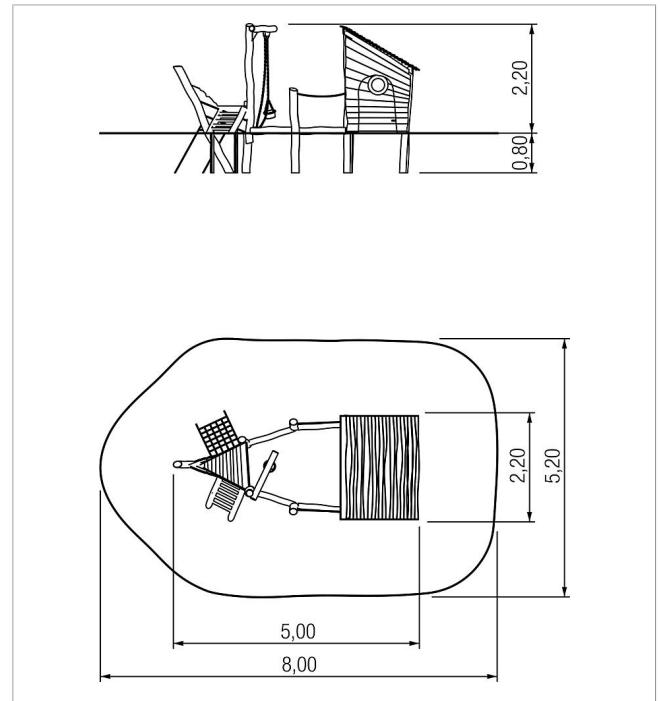

5 45 247 0630 0

paradiso little fishing boat Nola

made in germany

Scope of delivery

- 1x cabin with pent roof: robinia
- 1x bench: robinia
- 1x steering wheel: HPL
- 1x porthole: Makrolon
- 1x platform PH 55 cm: robinia
- 1x sand crane: stainless steel, rubber
- 3x box as steps: robinia
- 1x rung ascent: robinia, stainless steel
- 1x climbing net ascent: plastic-coated steel cable

	Material	Robinia natural
	Foundation level	FL 3
	Minimum space	800x520x220 cm
	Free falling height	90 cm
	Impact protection net	36,0 m ²
	Foundations	12x CF
	Assembly	-